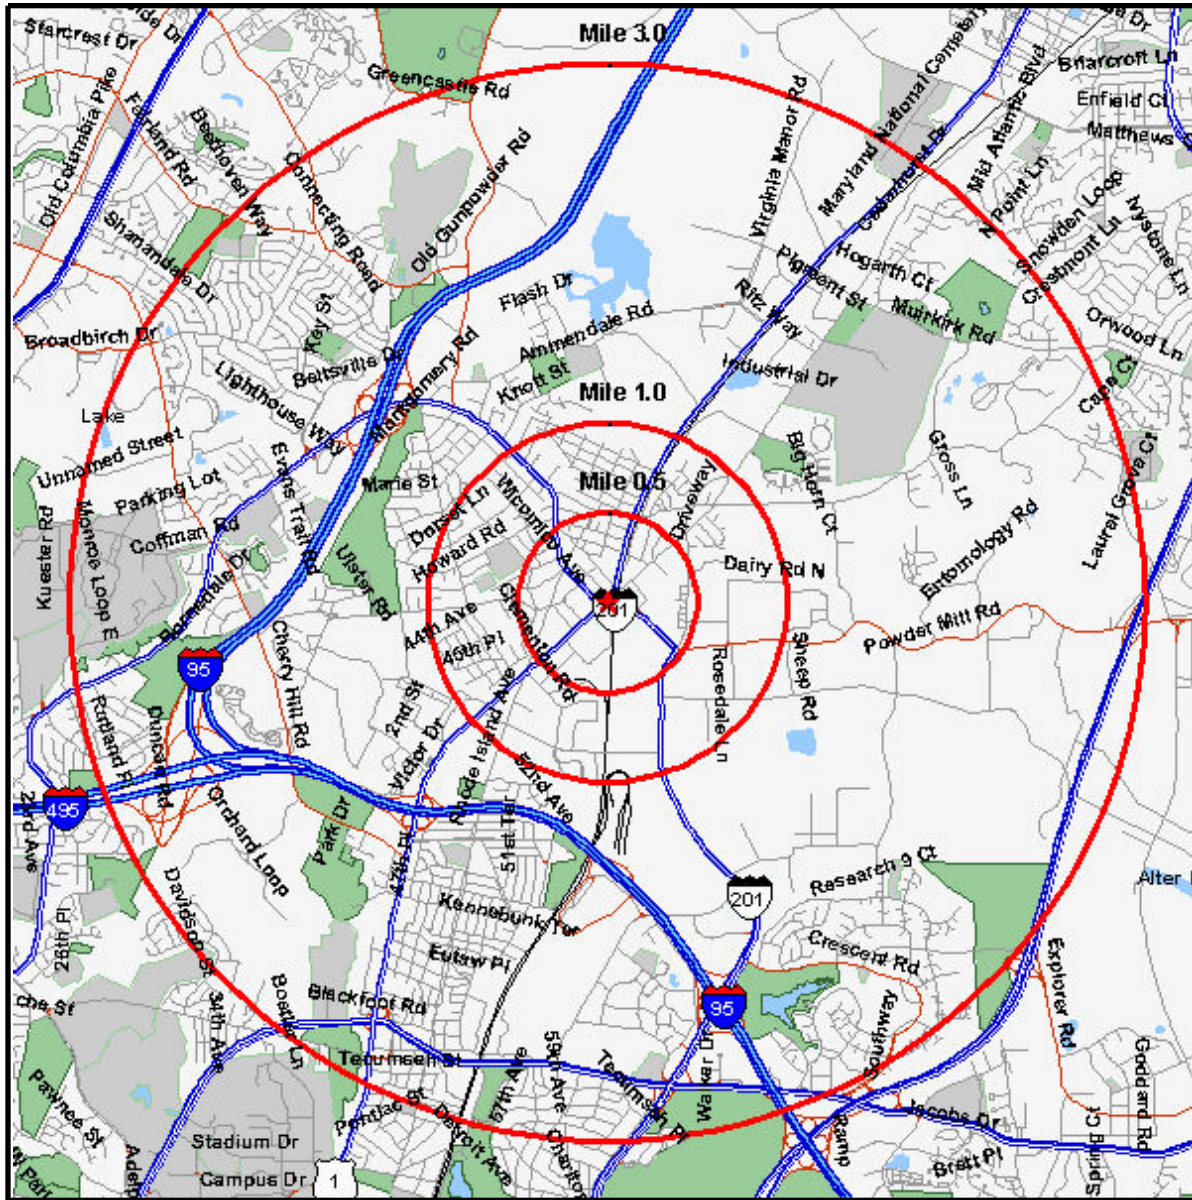

Area Map

Prepared For:
Project Code: POWDER MILL STATION

Order #: 963132324
Site: 01

11101 BALTIMORE AVE
BELTSVILLE, MD 20705-2149

0.50, 1.00 and 3.00 Mile Radii

Coord: 39.035202 -76.906741

Prepared on: September 22, 2004
© 2004 CLARITAS INC. All rights reserved.
1 800 866 6511